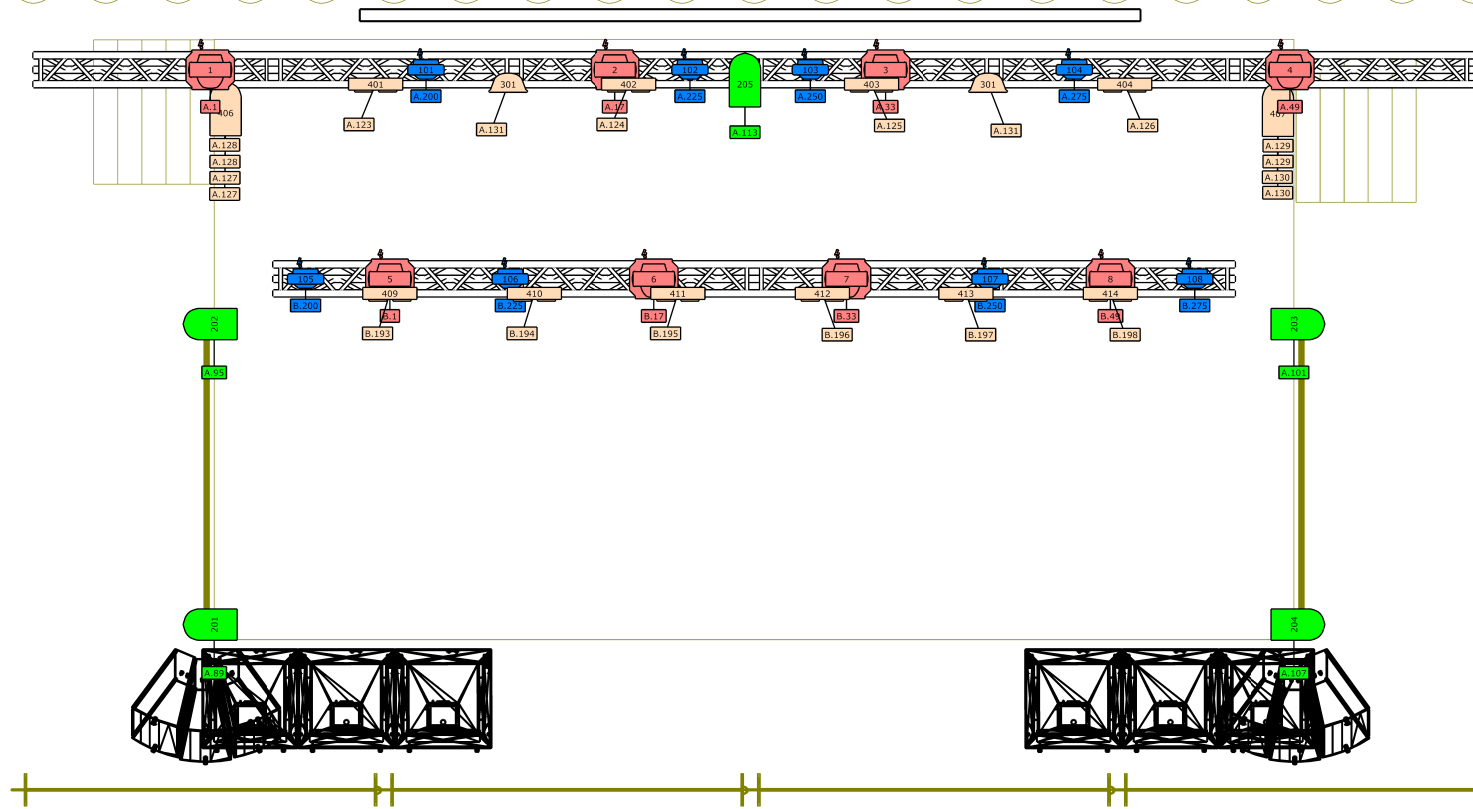

CITY	Yekaterinburg
TECHNICAL RIDER SVOBODA concert hall	
brand/model	
1. PA	
	6 x L-ACOUSTICS ARCS
	12 x L-ACOUSTICS SB118
	2 x OUTline SPECTRA II 9075
FOH	
Console	MIDAS M32
Stage Box	Behringer S32
WI-FI router + iPad	Airport express
UPS	Apc
3. MONITORING	
FRONT LINE	4 x Turbosound TMW115 (Coaxial) 4 x VEEKEY Sound M500 (1x15" + 1x2") 1 drumfill sub 18 VEEKEY Sound X-118 + (1x15" + 1x2")
4. BACKLINE	
Drum	
kick	Tama SilverStar 22"
snare	Tama SilverStar 14"
tom	Tama SilverStar 10"-12"
flor tom	Tama SilverStar 14"-16"
snare stand	1 x Tama roadPro HS800W Roadpro snare stand
Hi-Hat Stand	1 x Tama roadPro Tama Iron Cobra HH605 Hi-Hat Stand
boom cymbal stand	3 x Tama roadPro HC83BW Roadpro boom cymbal stand
tom holder	1x Tama
kick drum pedal	1 x Tama Iron Cobra iron cobra
Drum tron	1 x Tama roadPro Tama Drum tron
5. Cabinet & Head	
BASS	Ampeg svt810
	Hartke 5500
GUITAR	Marshall 1960a
	Marshall JCM2000 DSL100
	Marshall 1960a vintage
	Marshall JCM800
MIC	brand
kick	Shure 1 x sm91, 1 x beta52
snare	Shure, Sennheiser 1 x beta57, 1 x e604
tom	Shure 2 x beta56a
over head	Shure AKG 2 x Sm81 1 x c1000
guitar	Sennheiser 2 x E606
voc	Shure 3 x sm58
guitar stands	Hercules 3 x with lock
key stands	Proel 2
short mic stands	On stage
long mic stands	On stage
Di box	FAIM Cordial Art
sub-snake Multicore	Proel
7. STAGE	
	STAGE 9/5/1,2
	Drum riser 3/2/0,5
8. Backdrop	

	LED Screen P6 6,5m/2,8m
Lighting	
Moving-Head Beam	8 x Sharpe 230
Moving-Head Wash	12 x MacAura
strobe	2 x Involight 1500 DMX
Blinder	9 x Blinder 2 lamp
	16 x Par56
Fog	1 x Involight Stratus700dmx

Ключ символа